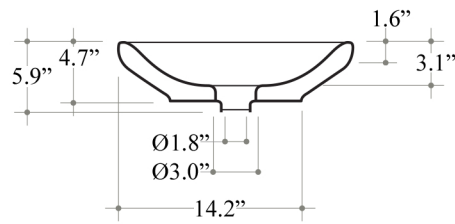

## SKU# | Option:

- Start 45C | White

**Collection**  
Start

**Model |**  
Start 45C

Dimensions Metric

*1 inch = 2.54 cm*

*1 inch = 25.4 mm*

**WS**®  
**BATH**  
**COLLECTIONS**

**Bathroom Sink**  
 17.7" L x 17.7" W x 4.7" H  
 Without Overflow  
 25 LBS  
 Capacity Tank: 6 Lt.  
 Vessel Installation

Collection  
 Ceramica  
 Start

Model |  
 Start 45C

Dimensions Metric  
 1 inch = 2.54 cm  
 1 inch = 25.4 mm

### Vessel/ countertop installation

Bolts

Silicone (*optional*)

Collection  
Ceramica  
Start

Model |  
Start 45C

Dimensions Metric  
*1 inch = 2.54 cm*  
*1 inch = 25.4 mm*

**WS**<sup>®</sup>

**BATH  
COLLECTIONS**