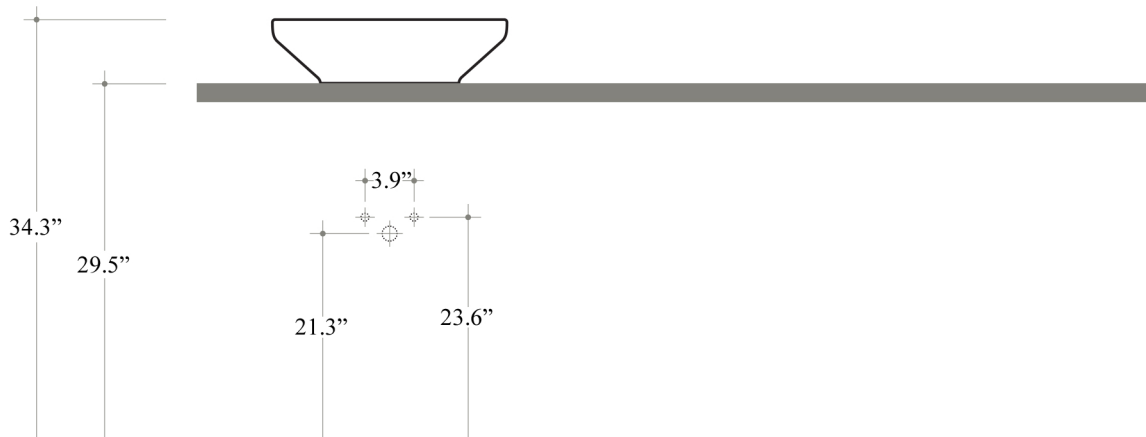

## SKU# | Option:

- Start 45C | White

**Collection**  
Start

**Model |**  
Start 45C

Dimensions Metric

*1 inch = 2.54 cm*

*1 inch = 25.4 mm*

**WS**®  
**BATH**  
**COLLECTIONS**

**Bathroom Sink**  
 17.7" L x 17.7" W x 4.7" H  
 Without Overflow  
 25 LBS  
 Capacity Tank: 6 Lt.  
 Vessel Installation

Collection  
 Ceramica  
 Start

Model |  
 Start 45C

Dimensions Metric  
 1 inch = 2.54 cm  
 1 inch = 25.4 mm