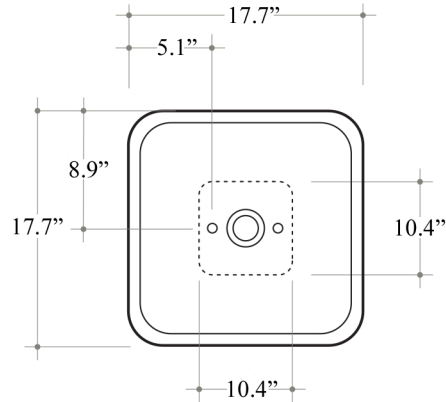

## SKU# | Option:

- Start 45C | White

**Collection**  
Start

**Model |**  
Start 45C

Dimensions Metric

*1 inch = 2.54 cm*

*1 inch = 25.4 mm*

**WS**®  
**BATH**  
**COLLECTIONS**

**Bathroom Sink**  
 17.7" L x 17.7" W x 4.7" H  
 Without Overflow  
 25 LBS  
 Capacity Tank: 6 Lt.  
 Vessel Installation

Collection  
 Ceramica  
 Start

Model |  
 Start 45C

Dimensions Metric  
 1 inch = 2.54 cm  
 1 inch = 25.4 mm

### Vessel/ countertop installation

Bolts

Silicone (*optional*)

Collection  
Ceramica  
Start

Model |  
Start 45C

Dimensions Metric  
*1 inch = 2.54 cm*  
*1 inch = 25.4 mm*

**WS**<sup>®</sup>

**BATH  
COLLECTIONS**